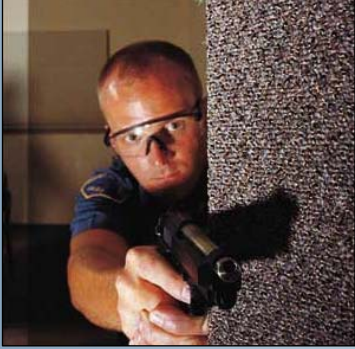

DRY-FIRE WEAPON

CONVERSIONS FOR PRISim®

DRY-FIRE WEAPON CONVERSIONS

Every PRISim® dry-fire laser weapon is fitted with a modified barrel, which accepts the AIS laser insert. All lasers are Class 1 eye safe. These weapons have no recoil. Pulling the trigger activates the laser.

The weapons have a rechargeable battery fitted within the magazine with a switch and plug in point. A fully charged weapon can last for several weeks of training. These conversions are a very robust solution and require little on-going maintenance.

AIRSOFT WEAPON

CONVERSIONS FOR PRISim®

AIRSOFT RIFLE WEAPON CONVERSIONS

Airsoft weapons are realistic, non-lethal, shooting replicas of actual firearms. Airsoft weapons mimic the appearance and functionality of their real-steel counterparts. They look, feel, weigh and function similar to the actual firearm. Often, the only way you can tell apart a "real steel" firearm and an Airsoft gun is when you pull the trigger.