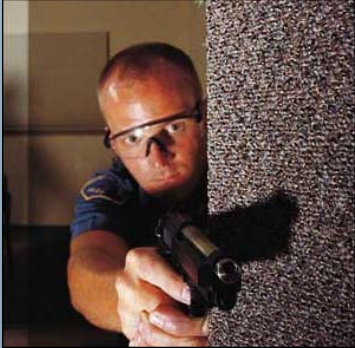

DRY-FIRE WEAPON

CONVERSIONS FOR PRISim®

DRY-FIRE WEAPON CONVERSIONS

Every PRISim® dry-fire laser weapon is fitted with a modified barrel, which accepts the AIS laser insert. All lasers are Class 1 eye safe. These weapons have no recoil. Pulling the trigger activates the laser.

The weapons have a rechargeable battery fitted within the magazine with a switch and plug in point. A fully charged weapon can last for several weeks of training. These conversions are a very robust solution and require little on-going maintenance.

The modifications are permanent and the weapon cannot be reverted back to a live weapon. Modified weapons are delivered with a Deactivation Certificate from a UK Proof House.

Dry Fire Conversions are available for most weapon types, subject to confirmation.

AIRSOFT WEAPON

CONVERSIONS FOR PRISim®

AIRSOFT RIFLE WEAPON CONVERSIONS

Airsoft weapons are realistic, non-lethal, shooting replicas of actual firearms. Airsoft weapons mimic the appearance and functionality of their real-steel counterparts. They look, feel, weigh and function similar to the actual firearm. Often, the only way you can tell apart a "real steel" firearm and an Airsoft gun is when you pull the trigger.